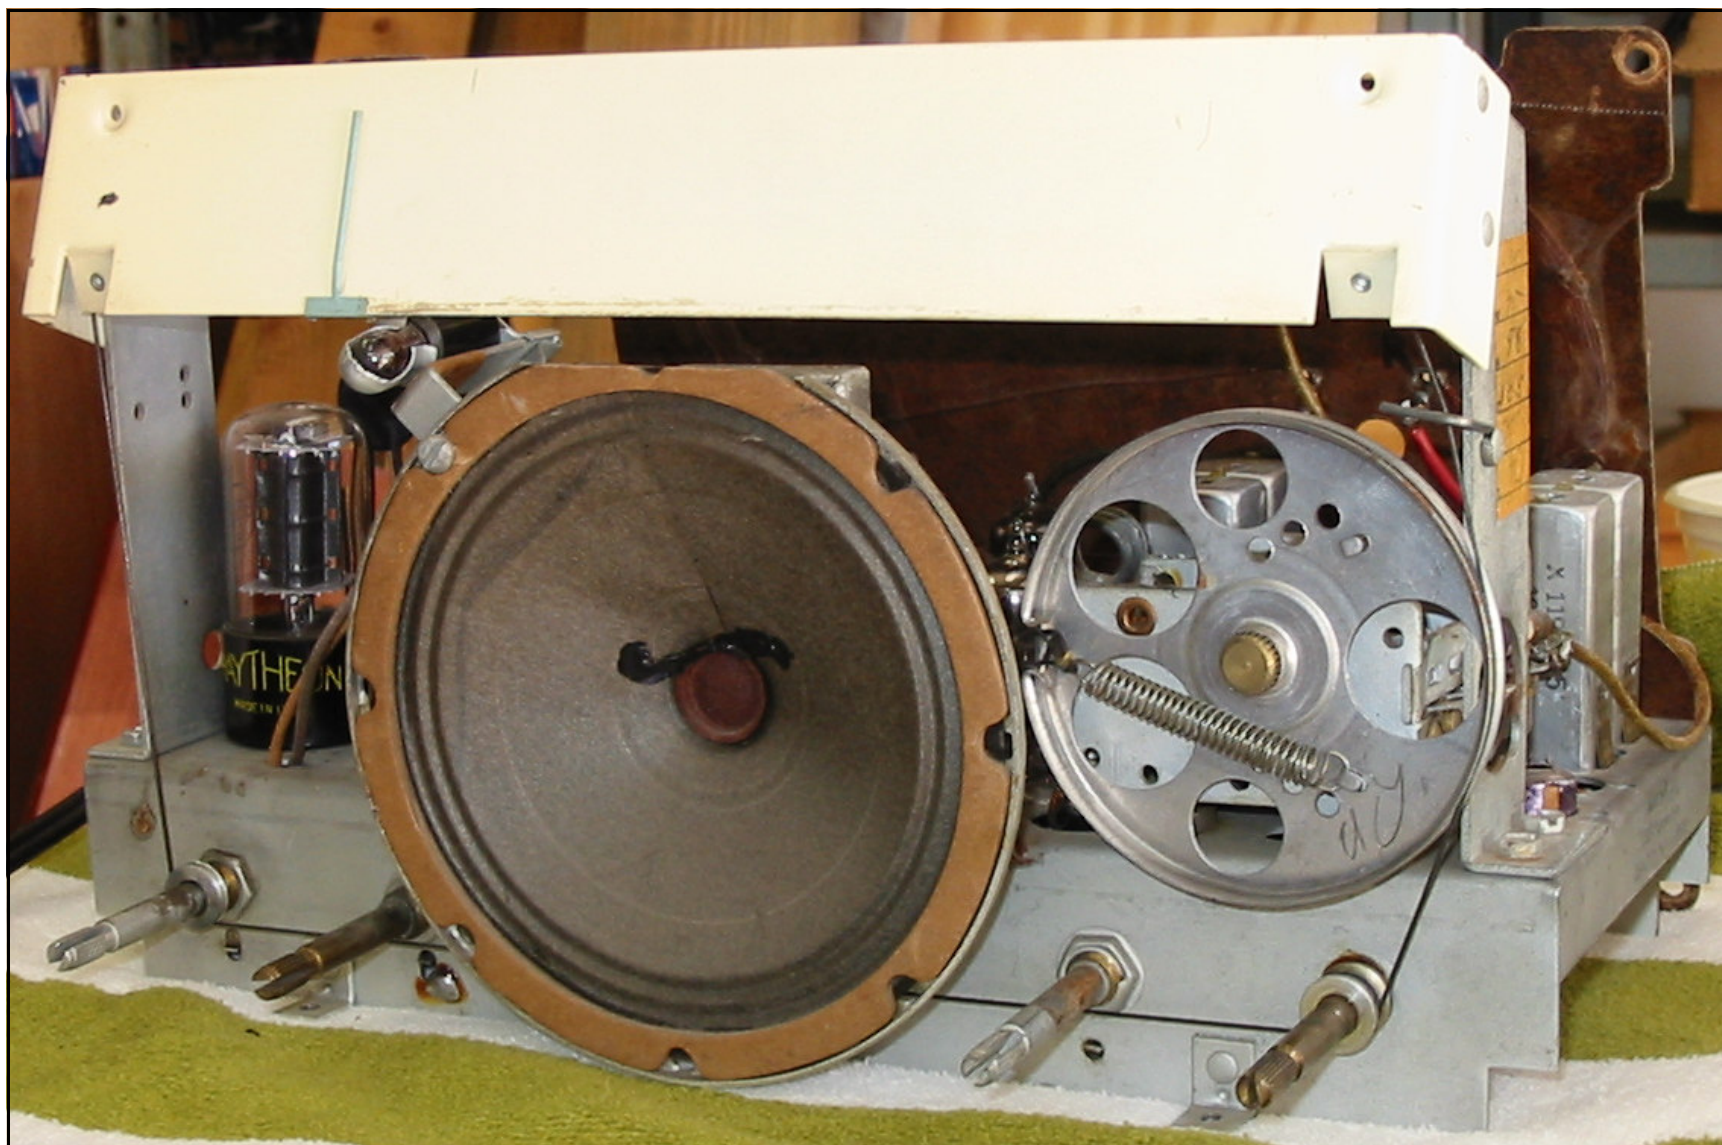

Front  
View

DeWald C-800  
Dial String Diagram

3 Turns →

[www.VacuumTubeEra.net](http://www.VacuumTubeEra.net)

DEWALD C-800